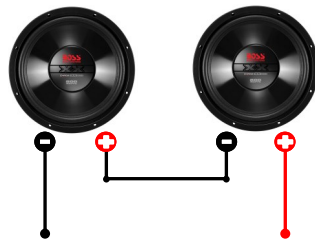

Wiring your Subwoofer

4 Ω

Multiple Subwoofers

Parallel
2 Ω

Series
8 Ω

Product Specifications

Impedance	4 Ω
Resonant Frequency	25 Hz
Qts	0.816
Qms	5.123
Qes	0.971
Vas	5.59 ft³ (158.3 liters)
Xmax	4 mm
Sensitivity (1 W/ 1 m)	87 dB
Peak Power Handling	800 W
Mounting Depth	4-3/4" (121 mm)
Cutout Diameter	11-1/8" (283 mm)