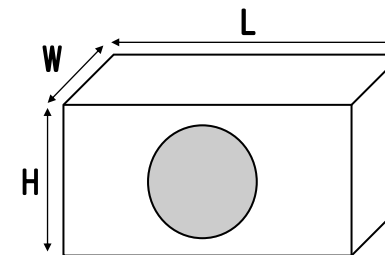

Due to ongoing technical advancements, specifications are subject to change without notice.

CX12 12" (30cm) Subwoofer

- *Single 4 Ω Voice Coil*
- *800 W Peak Power Handling*
- *High Temperature Voice Coil*
- *Foam Surround*

Enclosure

The CX12 is optimized for operation in a sealed enclosure. Since the woofer has pole-vent, it needs a minimum clearance from the rear wall of the enclosure of 0.75" (19 mm). Below you will find the dimensions to make the enclosure to suit the subwoofers needs, it has been designed for maximum output while retaining great sound quality. The dimensions have already accounted for the volume displacement of the subwoofer, using 3/4" (19mm) MDF. All dimensions are external.

Enclosure Dimensions

Sealed Dimensions:

Length (L) : 20" (508 mm)
Width (W) : 13" (330 mm)
Height (H) : 14" (356 mm)
Cutout Diameter: 11-1/8" (283 mm)
Int. Volume: 1.5 ft³

Wiring your Subwoofer

4 Ω

Multiple Subwoofers

Parallel
2 Ω

Series
8 Ω

Product Specifications

Impedance	4 Ω
Resonant Frequency	25 Hz
Qts	0.816
Qms	5.123
Qes	0.971
Vas	5.59 ft ³ (158.3 liters)
Xmax	4 mm
Sensitivity (1 W/ 1 m)	87 dB
Peak Power Handling	800 W
Mounting Depth	4-3/4" (121 mm)
Cutout Diameter	11-1/8" (283 mm)