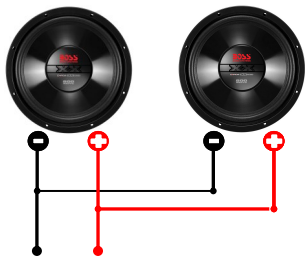

Wiring your Subwoofer

4 Ω

Multiple Subwoofers

Parallel
2 Ω

Series
8 Ω

Product Specifications

Impedance	4 Ω
Resonant Frequency	25 Hz
Qts	0.816
Qms	5.123
Qes	0.971
Vas	5.59 ft³ (158.3 liters)
Xmax	4 mm
Sensitivity (1 W/ 1 m)	87 dB
Peak Power Handling	800 W
Mounting Depth	4-3/4" (121 mm)
Cutout Diameter	11-1/8" (283 mm)