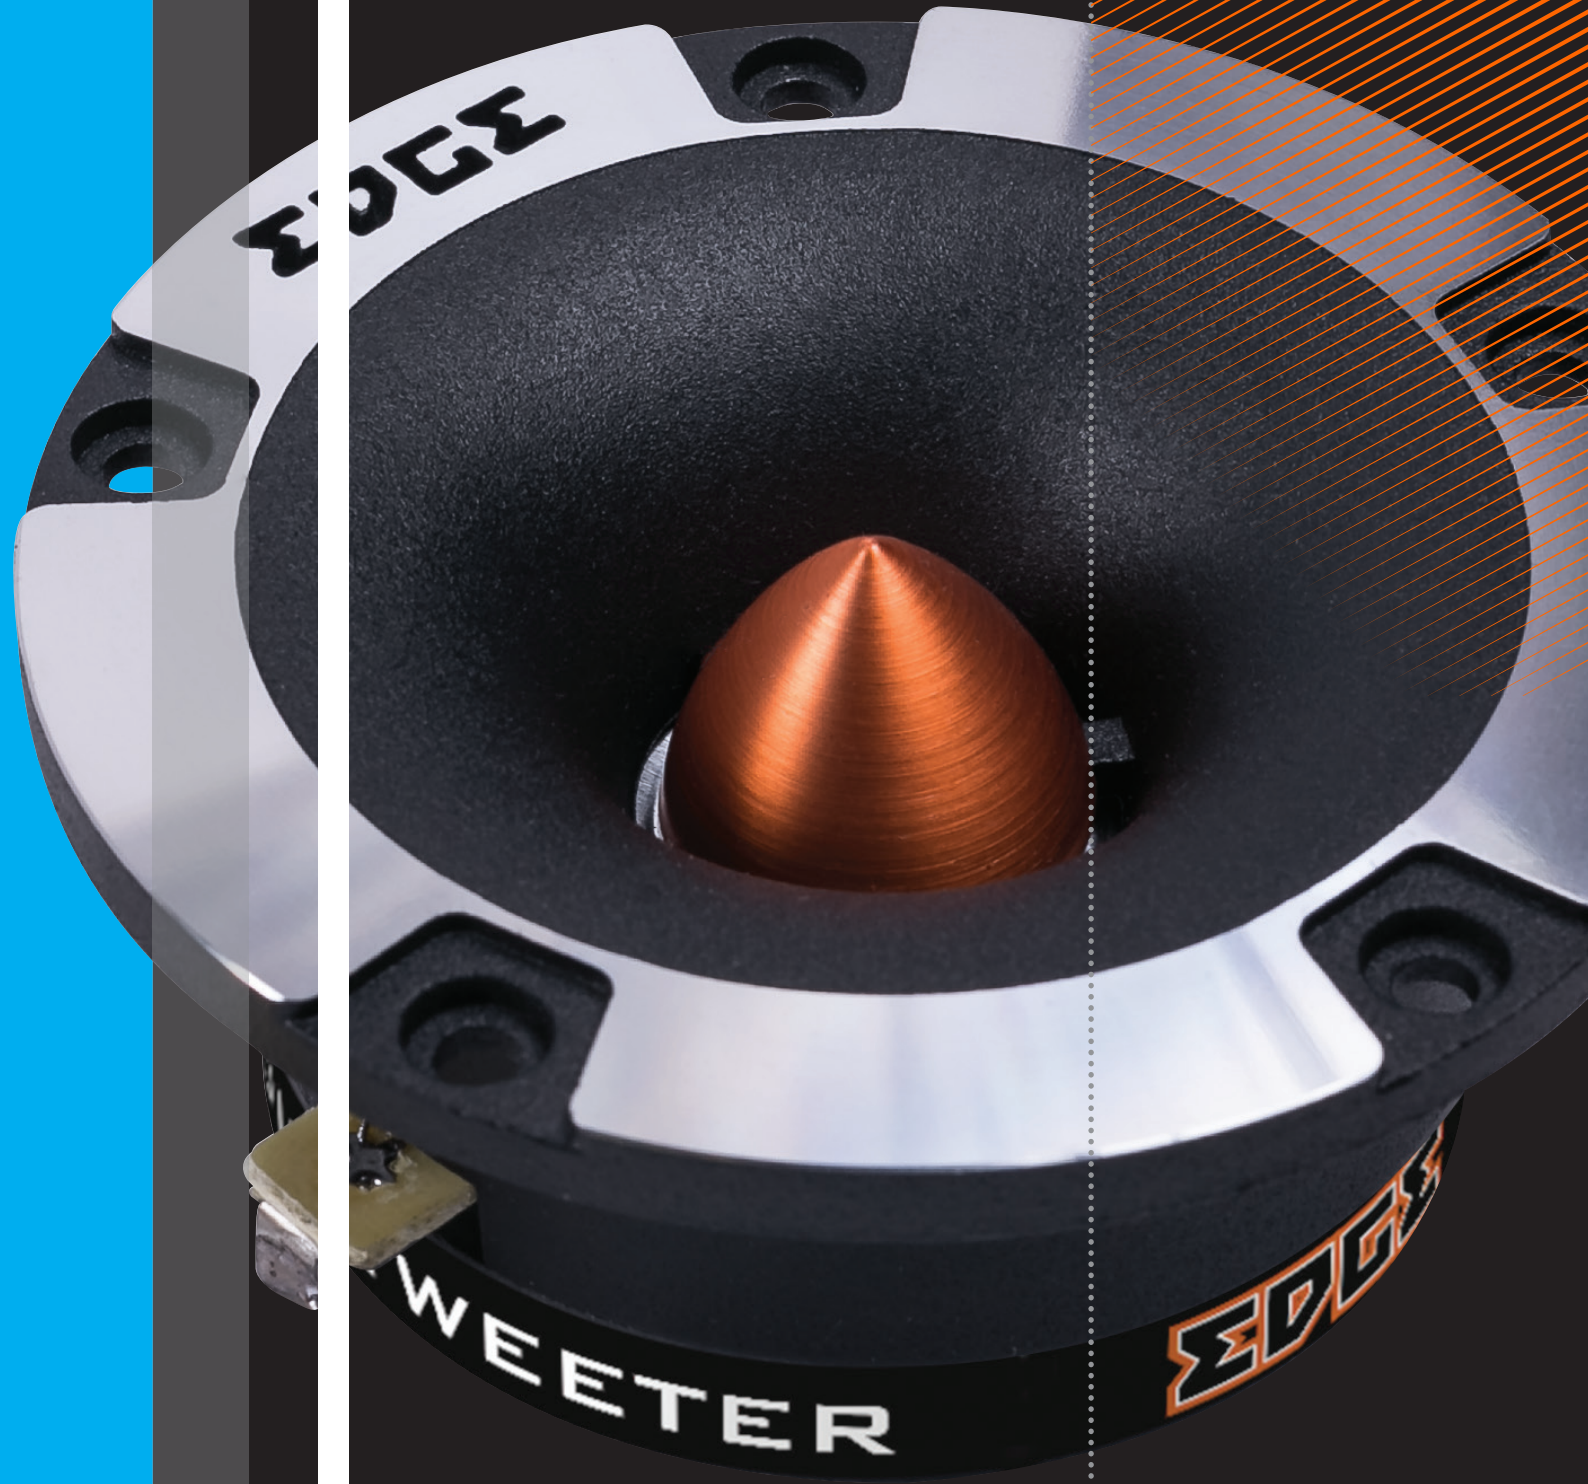

DB SERIES

DB SERIES PRO AUDIO TWEETER

EDGE

DB SERIES

| | |
|-----------------------|-------------------|
| Model | EDPRO37T-E0 |
| Type | Pro audio Tweeter |
| Configuration | 1-way |
| Speaker Size | 3.7" (95mm) |
| RMS Power | 75 watts |
| Peak Power | 150 watts |
| Frequency Response | 2kHz - 20kHz |
| Sensitivity | 102dB |
| Impedance | 4 Ohms |
| Mounting Depth | 1.1" (28mm) |
| Mounting Diameter | 2.9" (73mm) |
| Recommended Amplifier | EDA100.4-E7 |

- 3.7" PRO AUDIO BULLET TWEETER
- ALUMINIUM DIAPHRAGM
- CAST ALUMINIUM FLANGE
- SPADE TERMINAL
- 105 DB SENSITIVITY