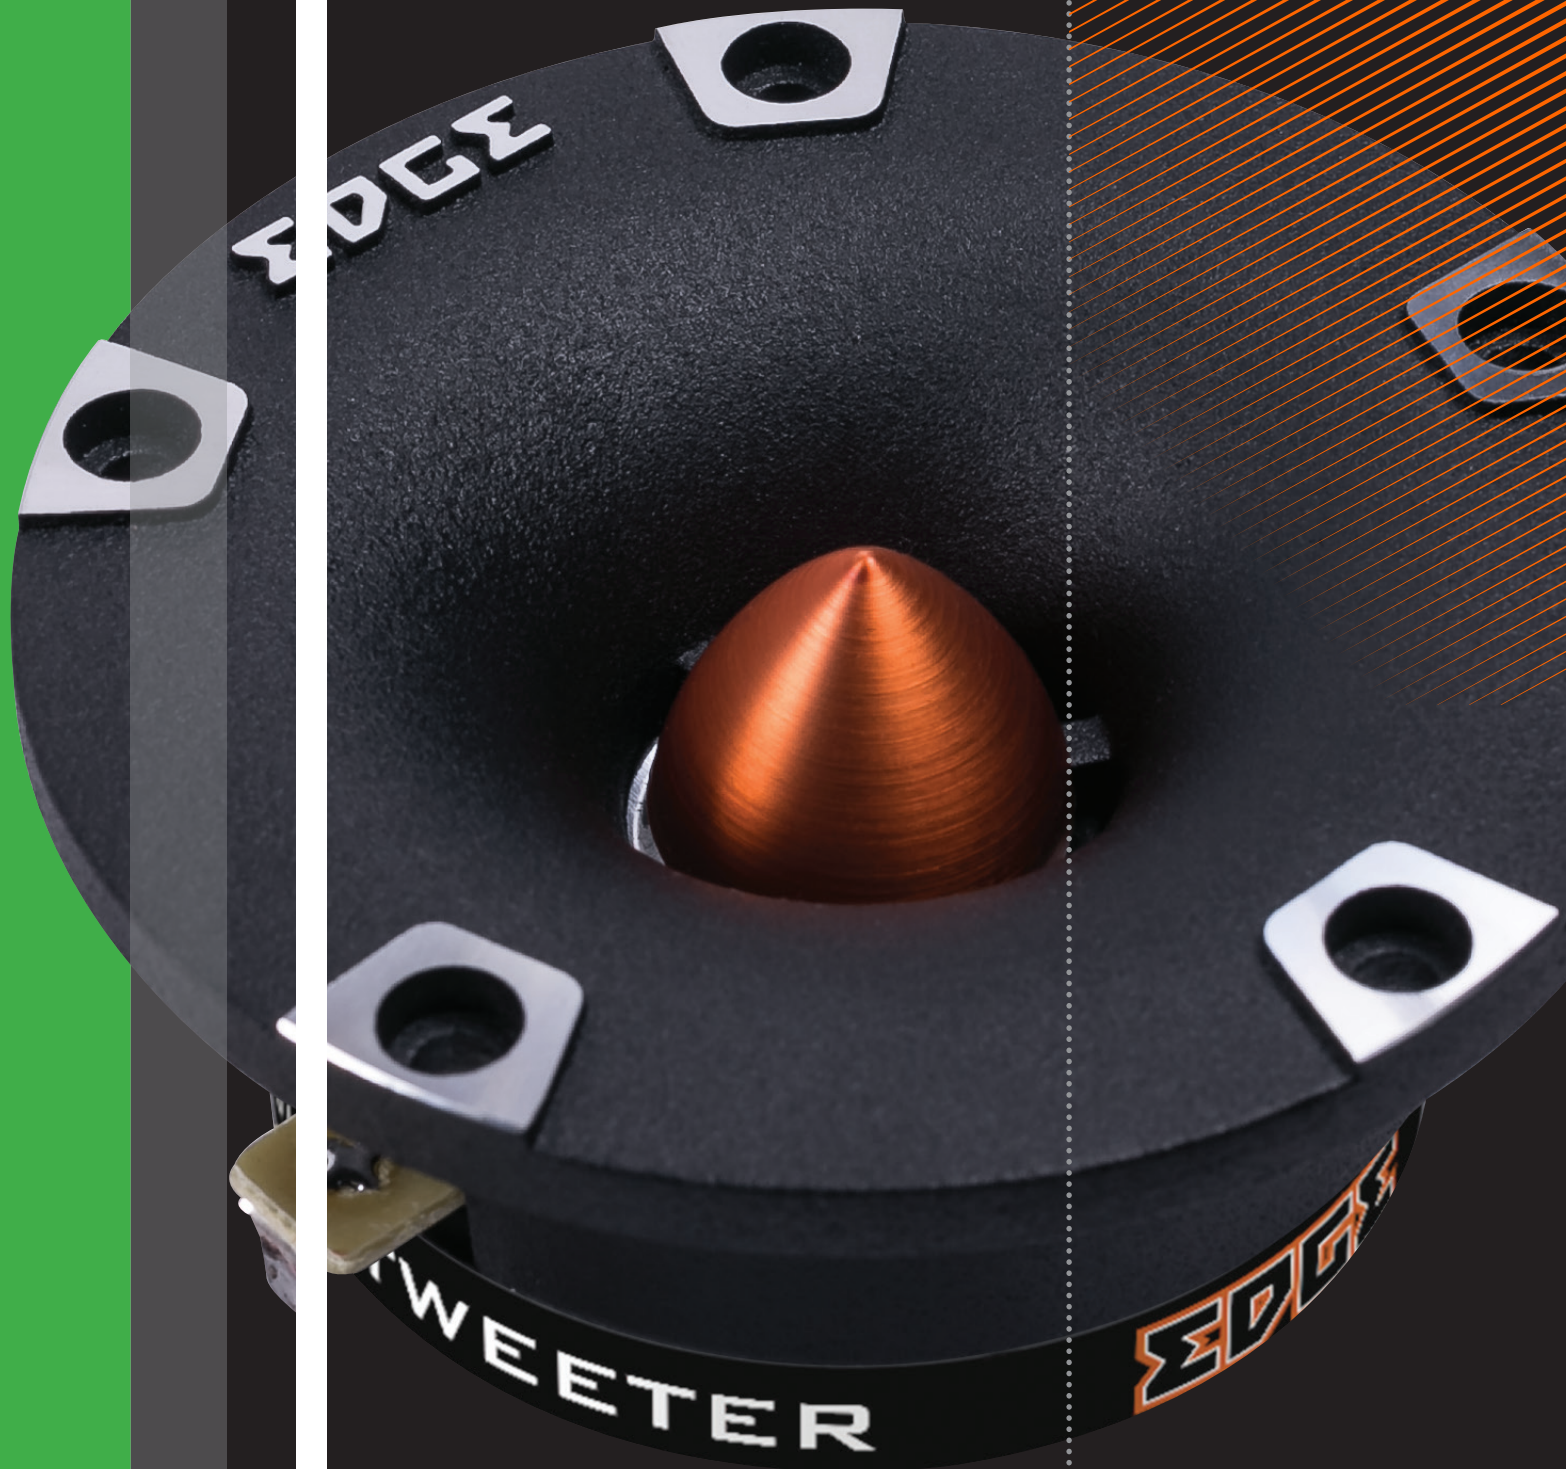

DBX SERIES

DBX SERIES PRO AUDIO TWEETER

EDGE

DBX SERIES

Model	EDPRO38T-E0
Type	Pro audio Tweeter
Configuration	1-way
Speaker Size	3.7" (95mm)
RMS Power	75 watts
Peak Power	150 watts
Frequency Response	2kHz - 20kHz
Sensitivity	105dB
Impedance	4 Ohms
Mounting Depth	1.1" (28mm)
Mounting Diameter	2.85" (73mm)
Recommended Amplifier	EDA100.4-E7

- PRO AUDIO BULLET TWEETER
- ALUMINIUM DIAPHRAGM
- CAST ALUMINIUM FLANGE
- SPADE TERMINAL
- 25MM VOICE COIL