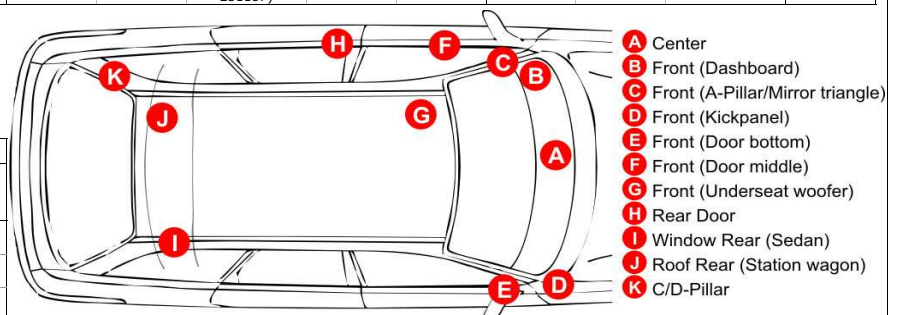

Mercedes Benz	Coax	
	231240 IL-X4.7 MB W124	231241 IL-X4.7 MB W124
E Class W124	Front B	Rear I

Volkswagen	3 Way		2 Way
	231237 IL-C8.3 VW T5	231238 IL-C8.3 VW Golf 5	231239 IL-C6.2 VW Golf 6
Golf 5		Front C+E+F	
Golf 6			Front C+E
T5 (2003-09) not T5.2	Front B+E		

ACHTUNG: Bitte prüfen Sie VOR Bestellung die Verbaubarkeit des gewünschten Systems im Fahrzeug. Durch verschiedene Ausstattungsvarianten kann es möglich sein, dass gerade im Fond-/Heck-Bereich ein 2-Wege System nicht passt und nur ein Koaxial-System verbaut werden kann. Des Weiteren sind ggf. original Zubehör-Teile von BMW für den Einbau nötig, welche über Ihren lokalen BMW Händler bestellt werden können. Diese Lautsprecher-Systeme sind entwickelt um Standard Lautsprecher-Systeme zu ersetzen, keine Mehrkanal-Systeme.

ATTENTION: Please check BEFORE you order the installation capabilities of the desired system in the vehicle. Through various standard equipments, it may be possible that just in rear/rear-end area a 2-way system does not fit and just a coaxial system may be installed. In addition, where appropriate, original equipment parts from BMW may be necessary for the installation, which can be ordered through your local BMW dealer. This speaker systems are engineered to replace standard speaker systems, not for multi channel systems.